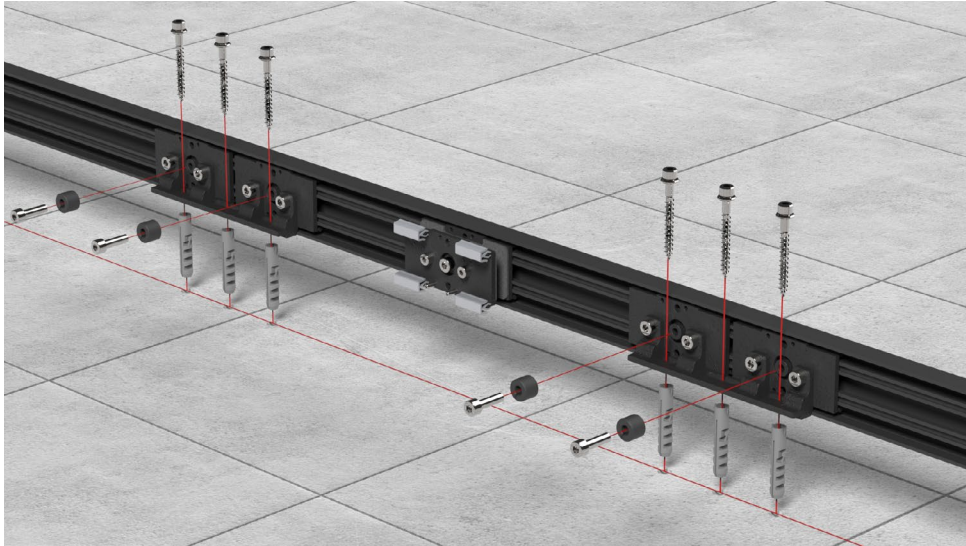

Clip-on covers allow the profiles to be quickly mounted to the connector or connection elements and removed in the event of servicing.

Self-adhesive rungs-profiles can be installed without glass or purlin processing thus ensuring easy installation.

Durchgang  
Passageway

Türflügel im Glaselement  
Door panel in glass element

raumhoher Türflügel im Glaselement  
Floor-to-ceiling door panel in the glass  
element

EVERYSPACE interior  
Schiebetürsystem im Glaselement  
EVERYSPACE interior  
Sliding door system in the glass  
element

technische Merkmale | technical features

Befestigung am Boden/Wand/Decke:

Attachment to the floor/wall/ceiling:

Befestigung an der Wand  
Mounting to the wall

Befestigung am Boden  
Attachment to the floor

Damit das Glas richtig geklemmt ist, wird unten der Gewindestift parallel zu oben auf richtigen Abstand eingestellt.

To ensure that the glass is clamped correctly, the grub screw at the bottom is set parallel to the top at the correct distance