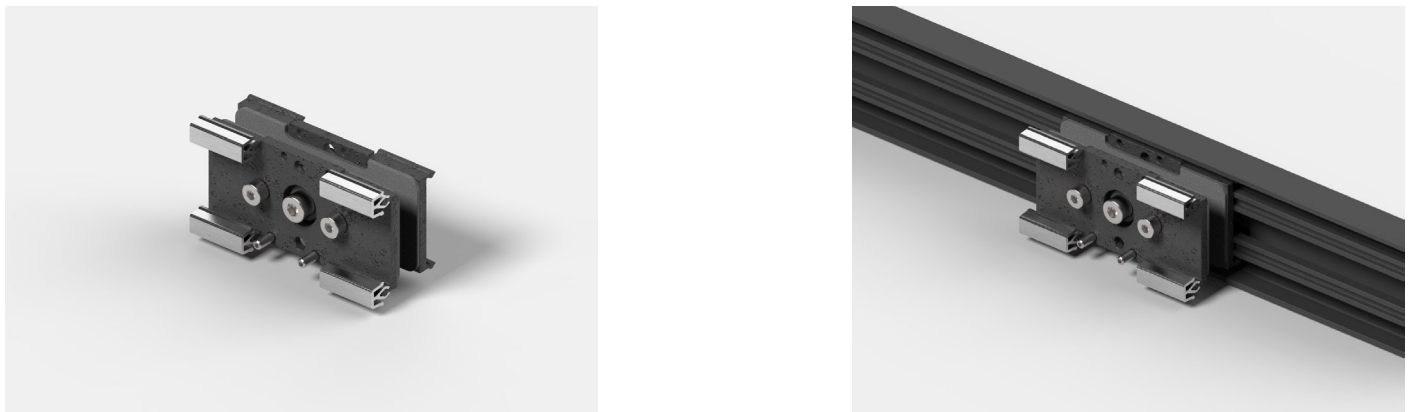

Art-Nr. | art. no.	Oberfläche | finish	Glasdicke | glass thickn.	Artikelbezeichnung | article description	VE/Stk. | VE/pc.
3311ZN35P-VB	schwarz passiviert passivated black	8 - 12 mm	Glasaufnahme | glass holder	1/1