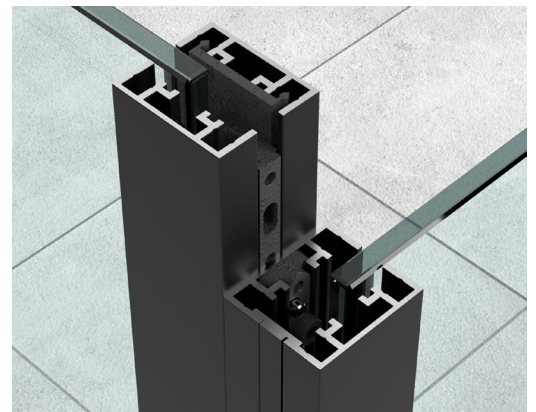

Art-Nr. | art. no.	Oberfläche | finish	Glasdicke | glass thickness	Artikelbezeichnung | article description	VE/Stk. | VE/pc.
3311ZN-SV	schwarz passiviert passivated black	8 - 12 mm	Stoßverbinder zu 90° Verbindung von Profil 3300-5E0 Butt connector to 90° Connection of profile 3300-5E0	1/1